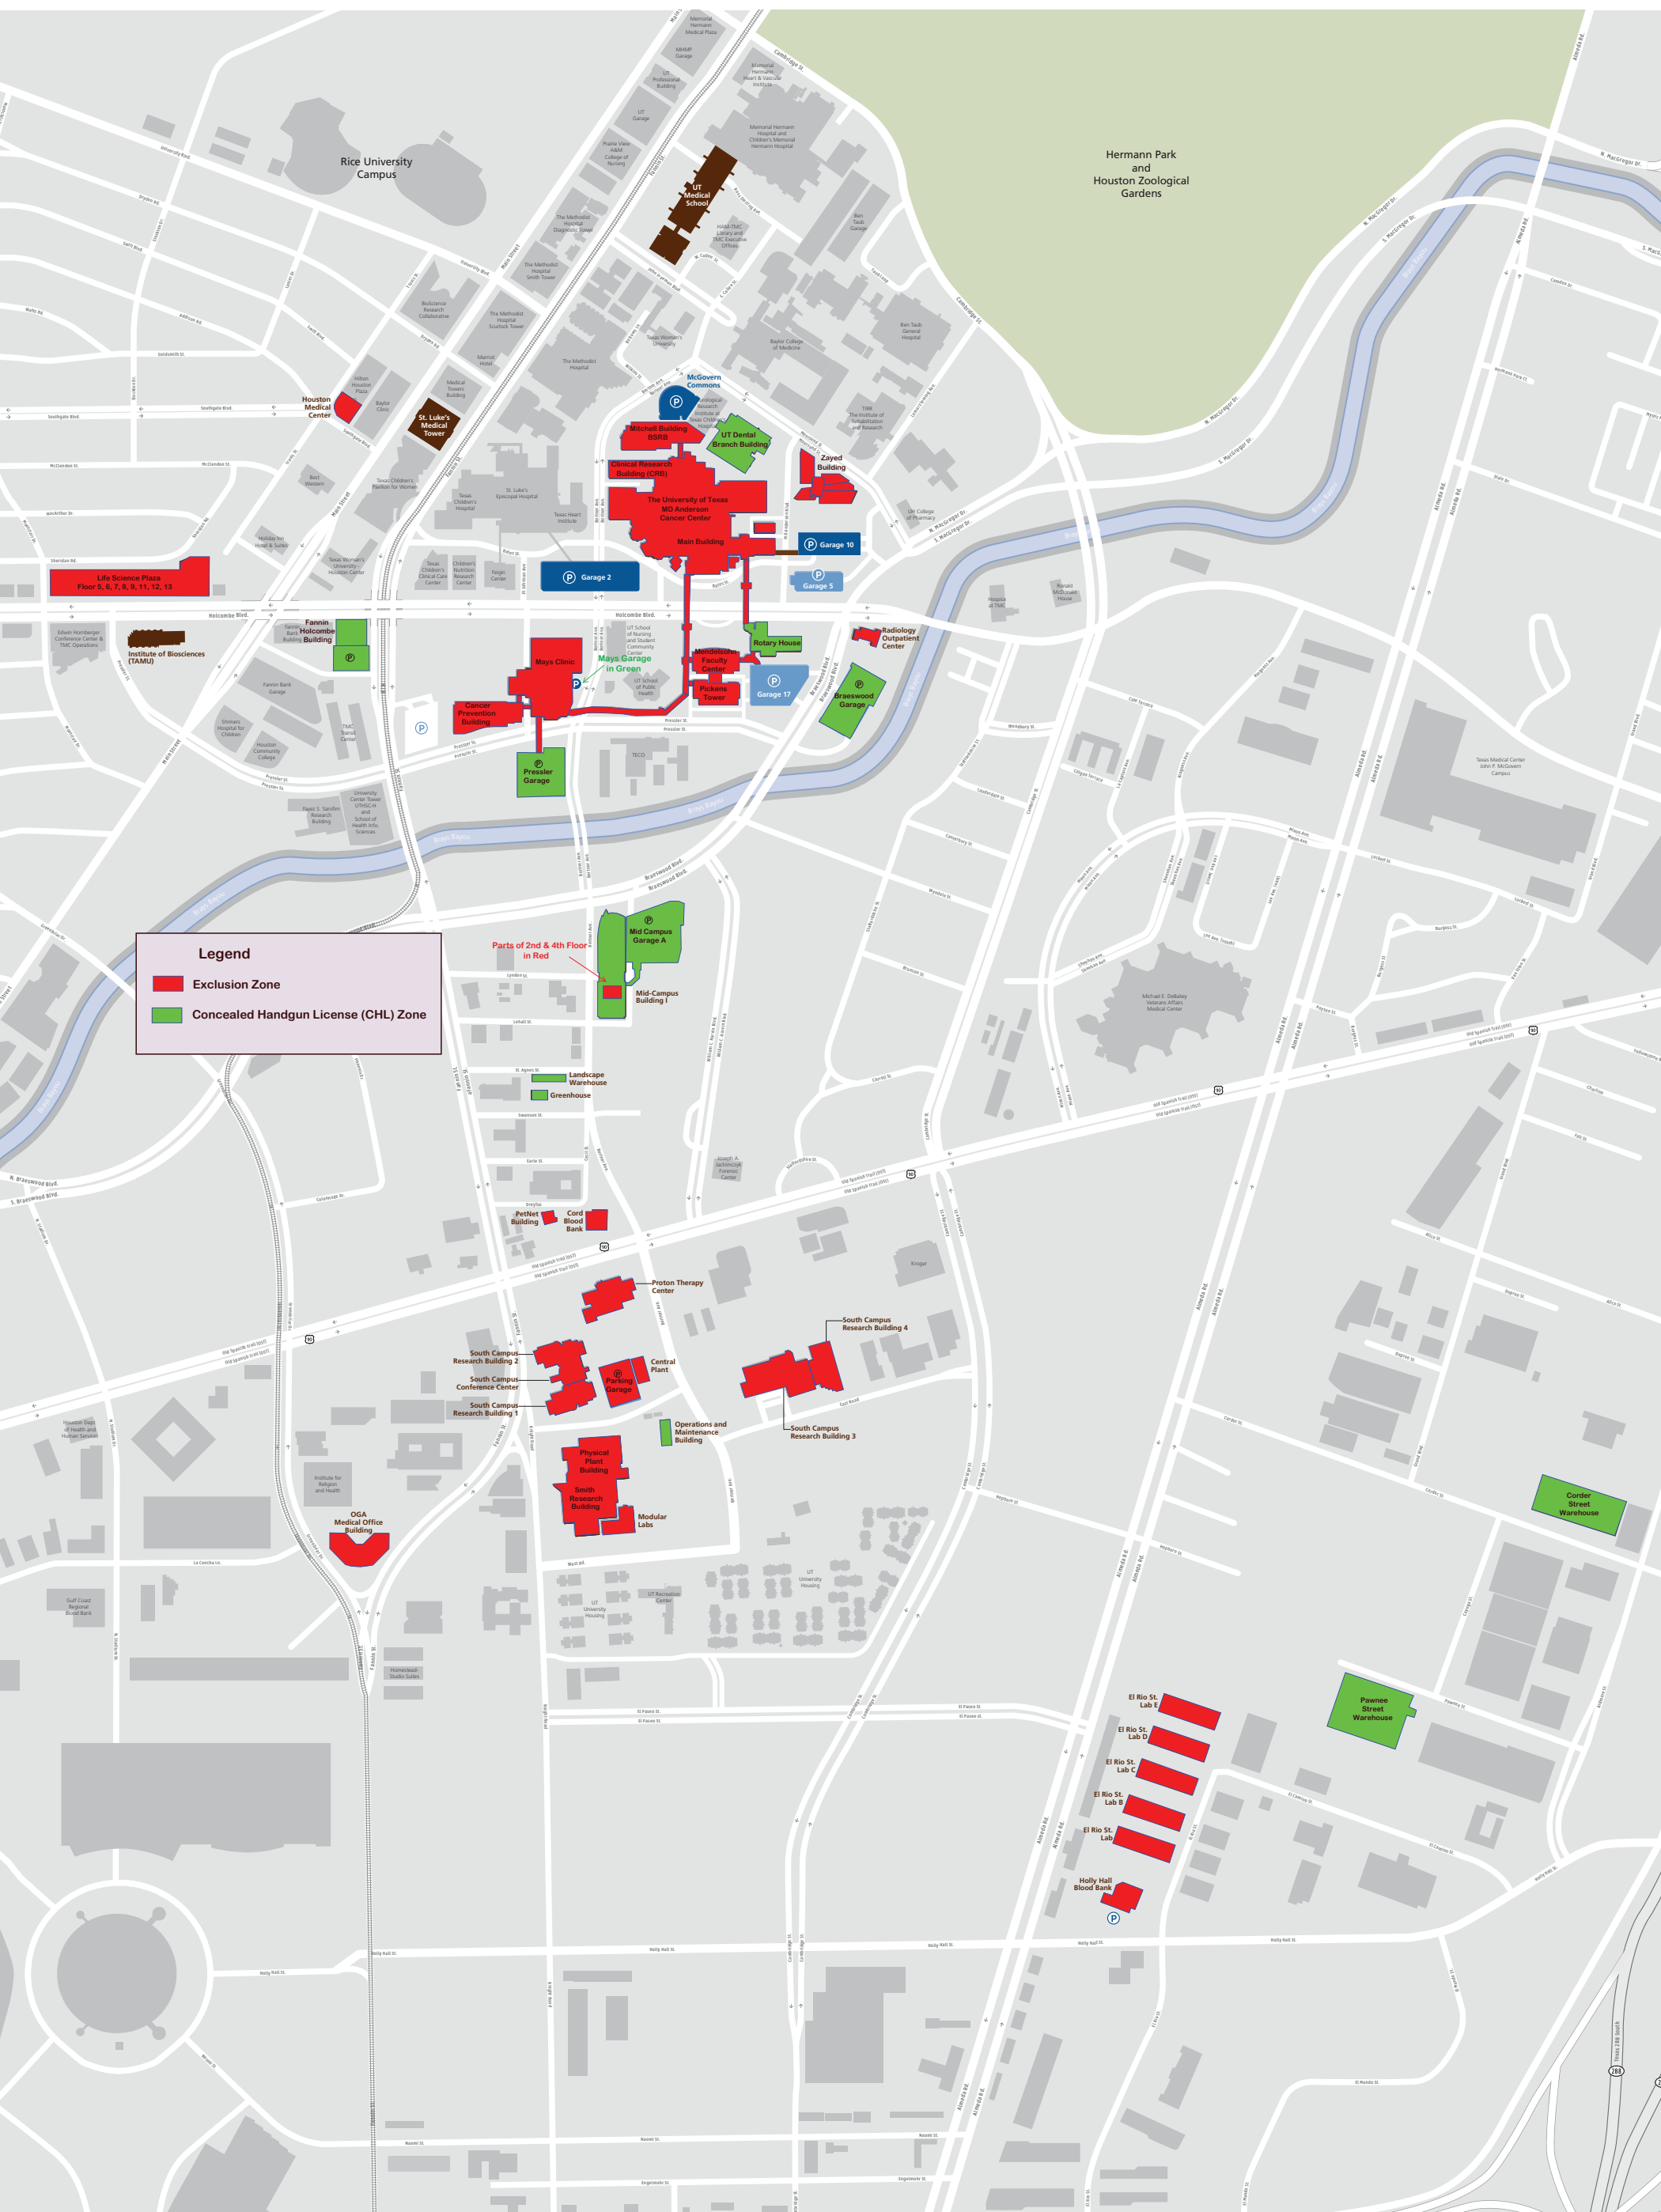

Texas Medical Center Campus Map

July 2020

Legend

- Exclusion Zone
- Concealed Handgun License (CHL) Zone

Parts of 2nd & 4th Floor in Red

Mid Campus Garage A
Mid-Campus Building I

Landscape Warehouse
Greenhouse

PetNet Building
Cord Blood Bank

Proton Therapy Center

South Campus Research Building 2
South Campus Conference Center
South Campus Research Building 1

Physical Plant Building
Smith Research Building

South Campus Research Building 4
South Campus Research Building 3

OGA Medical Office Building

El Rio St. Lab E
El Rio St. Lab D
El Rio St. Lab C
El Rio St. Lab B
El Rio St. Lab A
Holly Hall Blood Bank

Pawnee Street Warehouse

Corder Street Warehouse