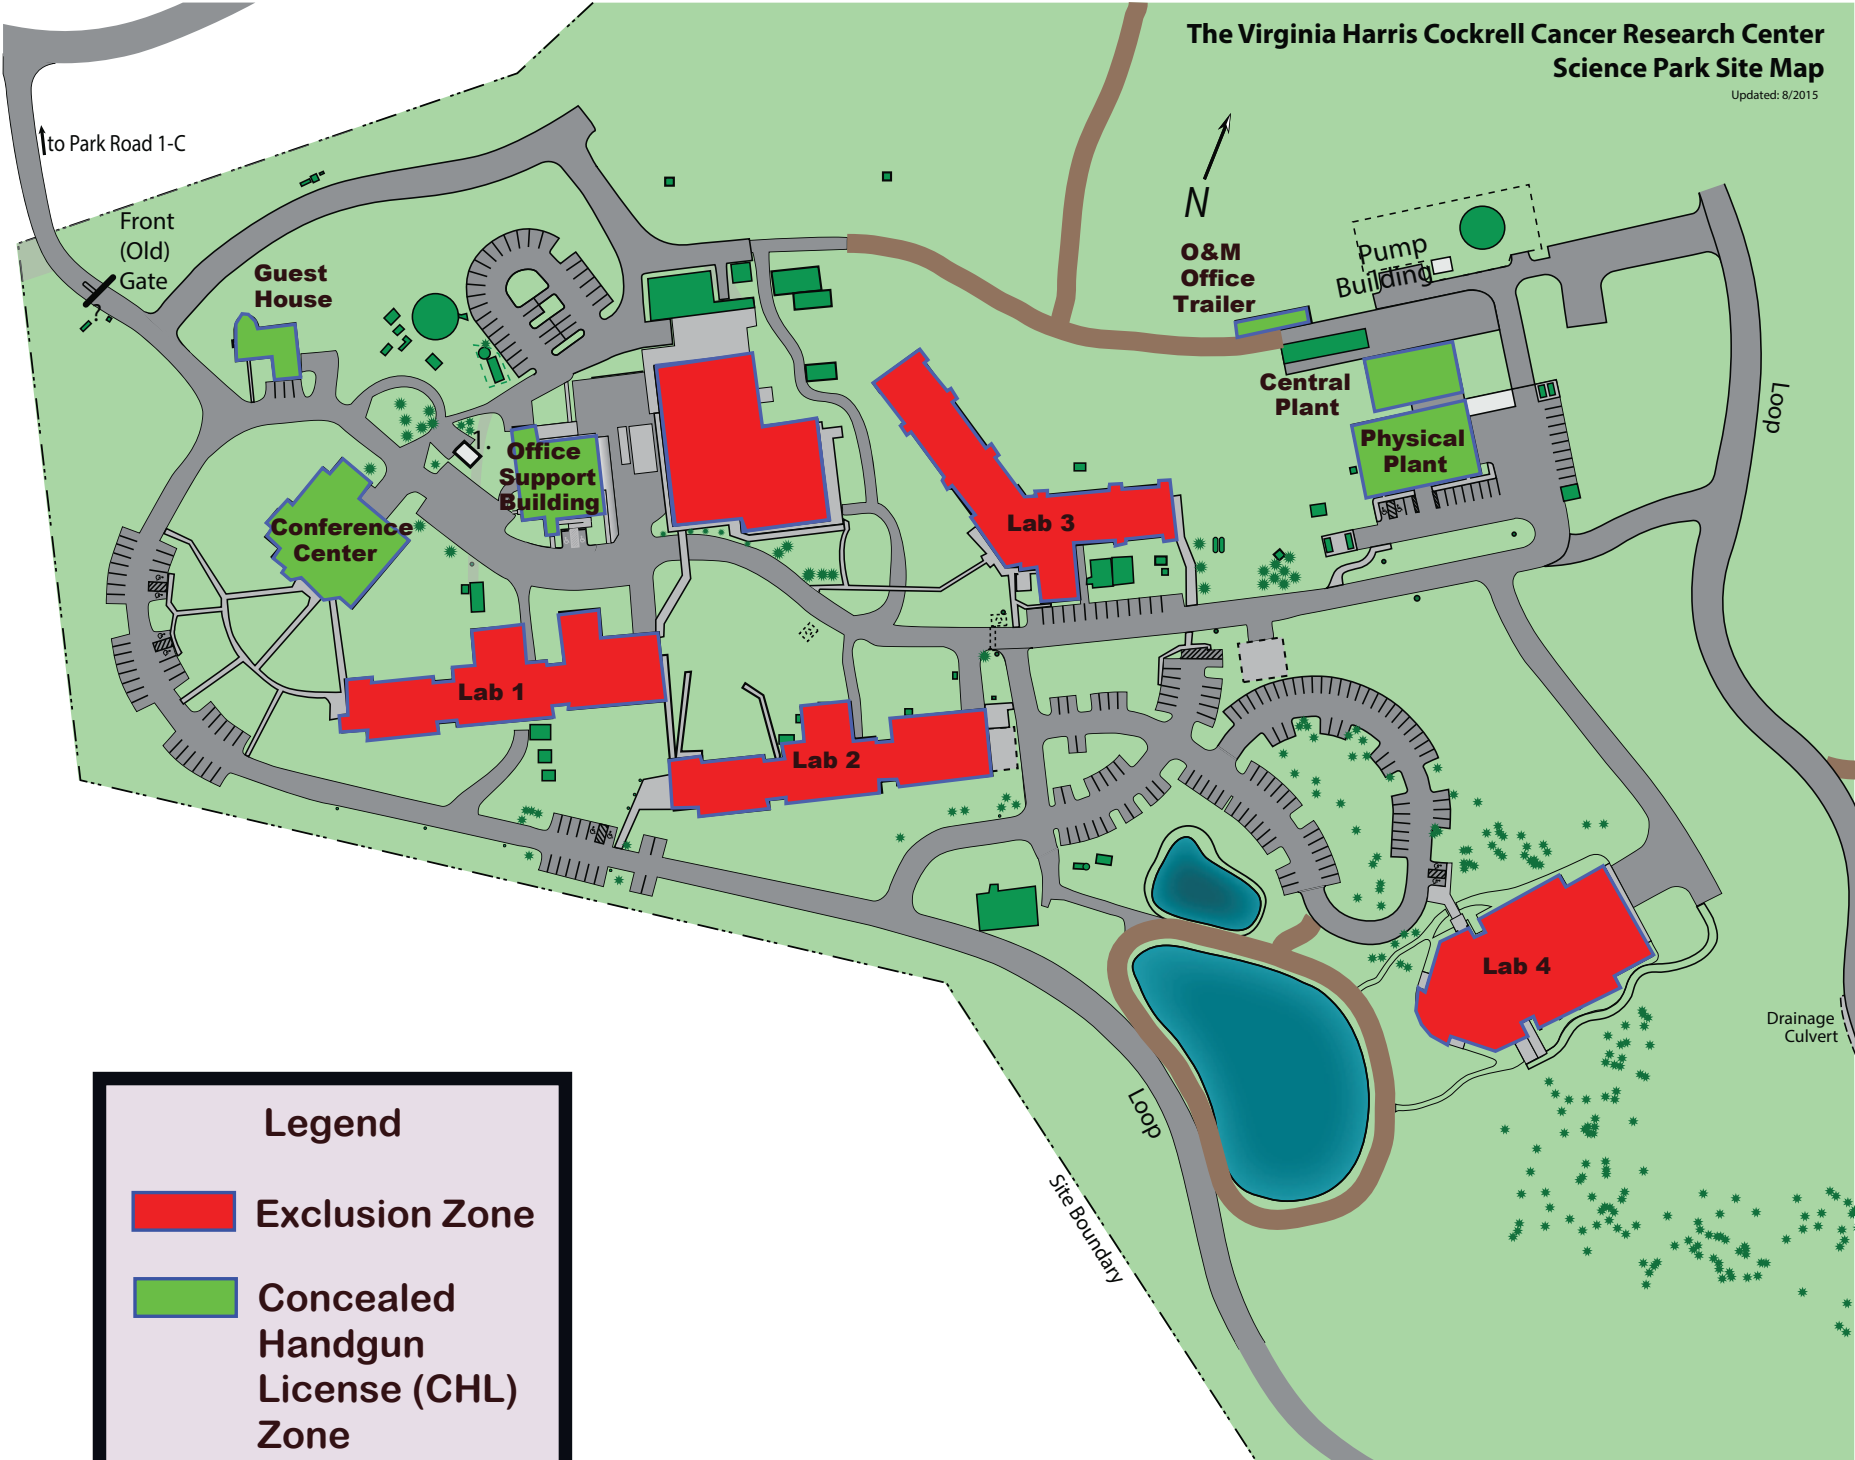

The Virginia Harris Cockrell Cancer Research Center
Science Park Site Map

Updated: 8/2015

Legend

-  Exclusion Zone
-  Concealed Handgun License (CHL) Zone