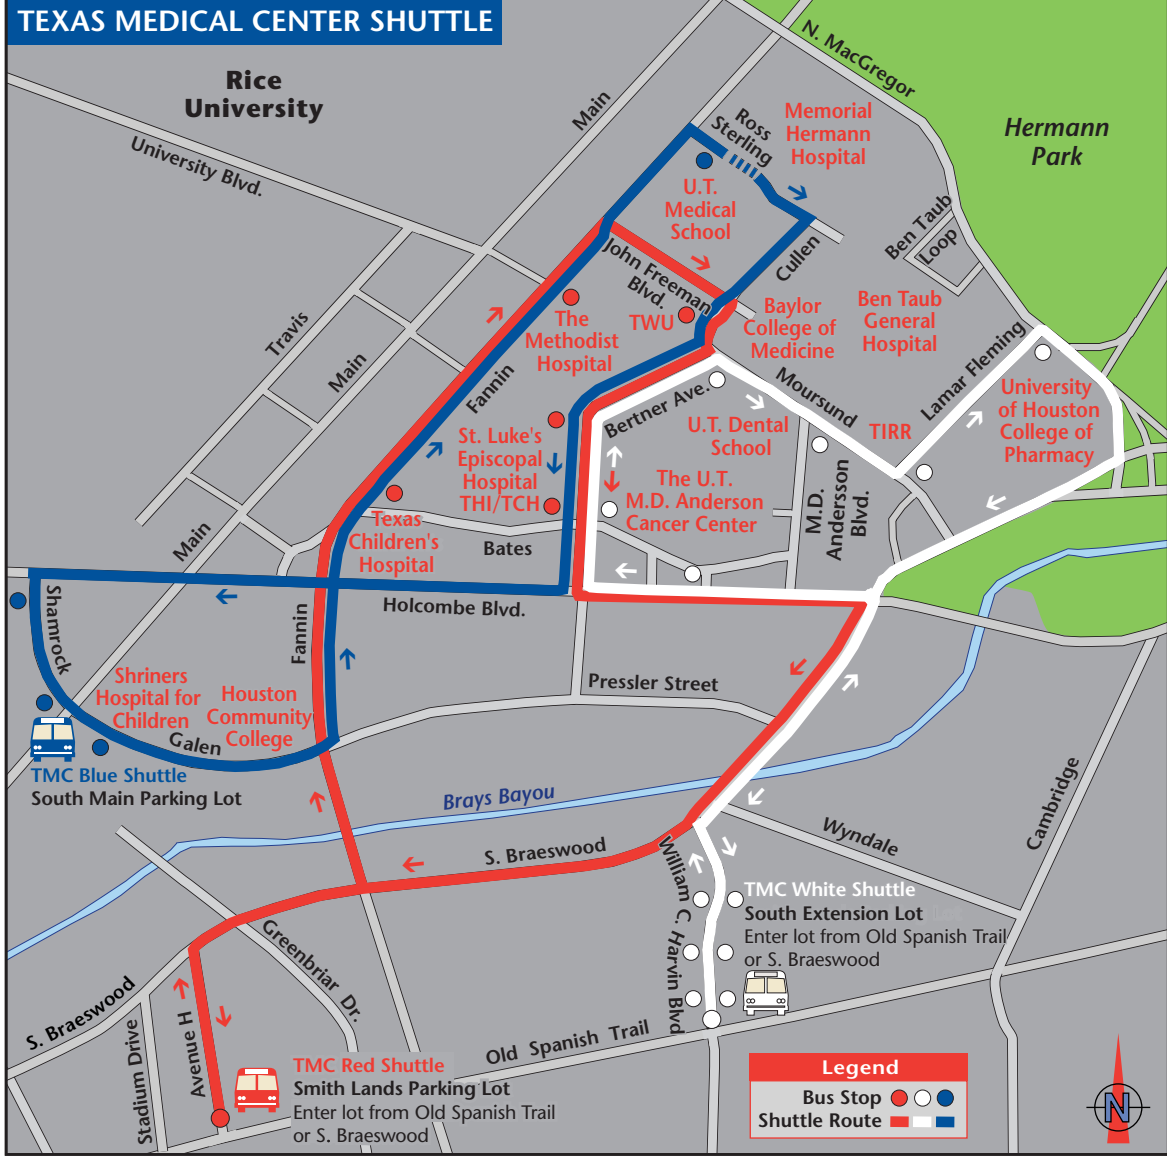

TEXAS MEDICAL CENTER SHUTTLE

The mark Guide Dog and this map are property of Guide Dog Limited. The posting of this map is with permission. Any unauthorized copying, downloading or distribution without permission from Guide Dog Limited is expressly prohibited.

Guide Dog to the Texas Medical Center is a comprehensive guide for patients and family members. To order or learn more about the guide, visit www.guidedoginfo.com

Copyright 2003 Guide Dog Limited. All rights reserved.